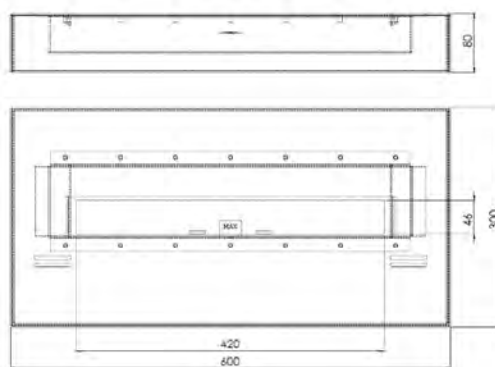

PRODUCT CARD

SIMPLE *fire*

Biofireplace
Simplebox 600

DIMENSIONS: 600mm x 300mm x 80mm

Type - free-standing (without glasses)

FIRE LINE :420mm
 BURNING TIME:1,5-2h
 BURNER - insert with flame regulation
 MATERIAL : powder coated steel
 IZOLATION - no
 STANDARD COLOR - black
 WEIGH - 12kg