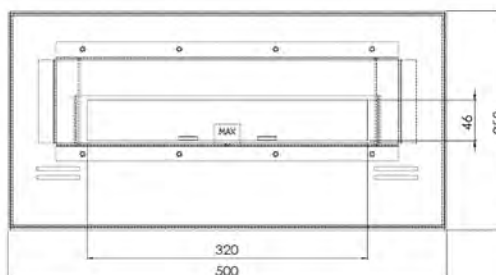

PRODUCT CARD

SIMPLE *fire*

Biofireplace
Simplebox 500

DIMENSIONS: 500mm x 250mm x 80mm

Type - free-standing (without glasses)

FIRE LINE : 320mm
 BURNING TIME : 1,5-2h
 BURNER - insert with flame regulation
 MATERIAL : powder coated steel
 IZOLATION - no
 STANDARD COLOR - black
 WEIGHR - 11kg