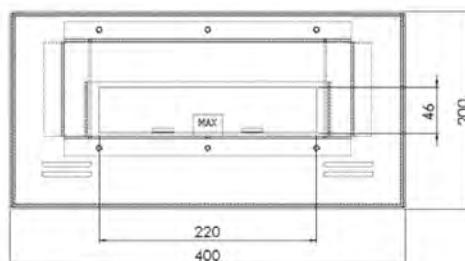

PRODUCT CARD

SIMPLE *fire*

Biofireplace
Simplebox 400

DIMENSIONS: 400mm x 200mm x 80mm

Type - free-standing (without glasses)

FIRE LINE : 220mm
 BURNING TIME : 1,5-2h
 BURNER - insert with flame regulation
 MATERIAL : powder coated steel
 IZOLATION - no
 STANDARD COLOR - black
 WEIGHT - 10kg