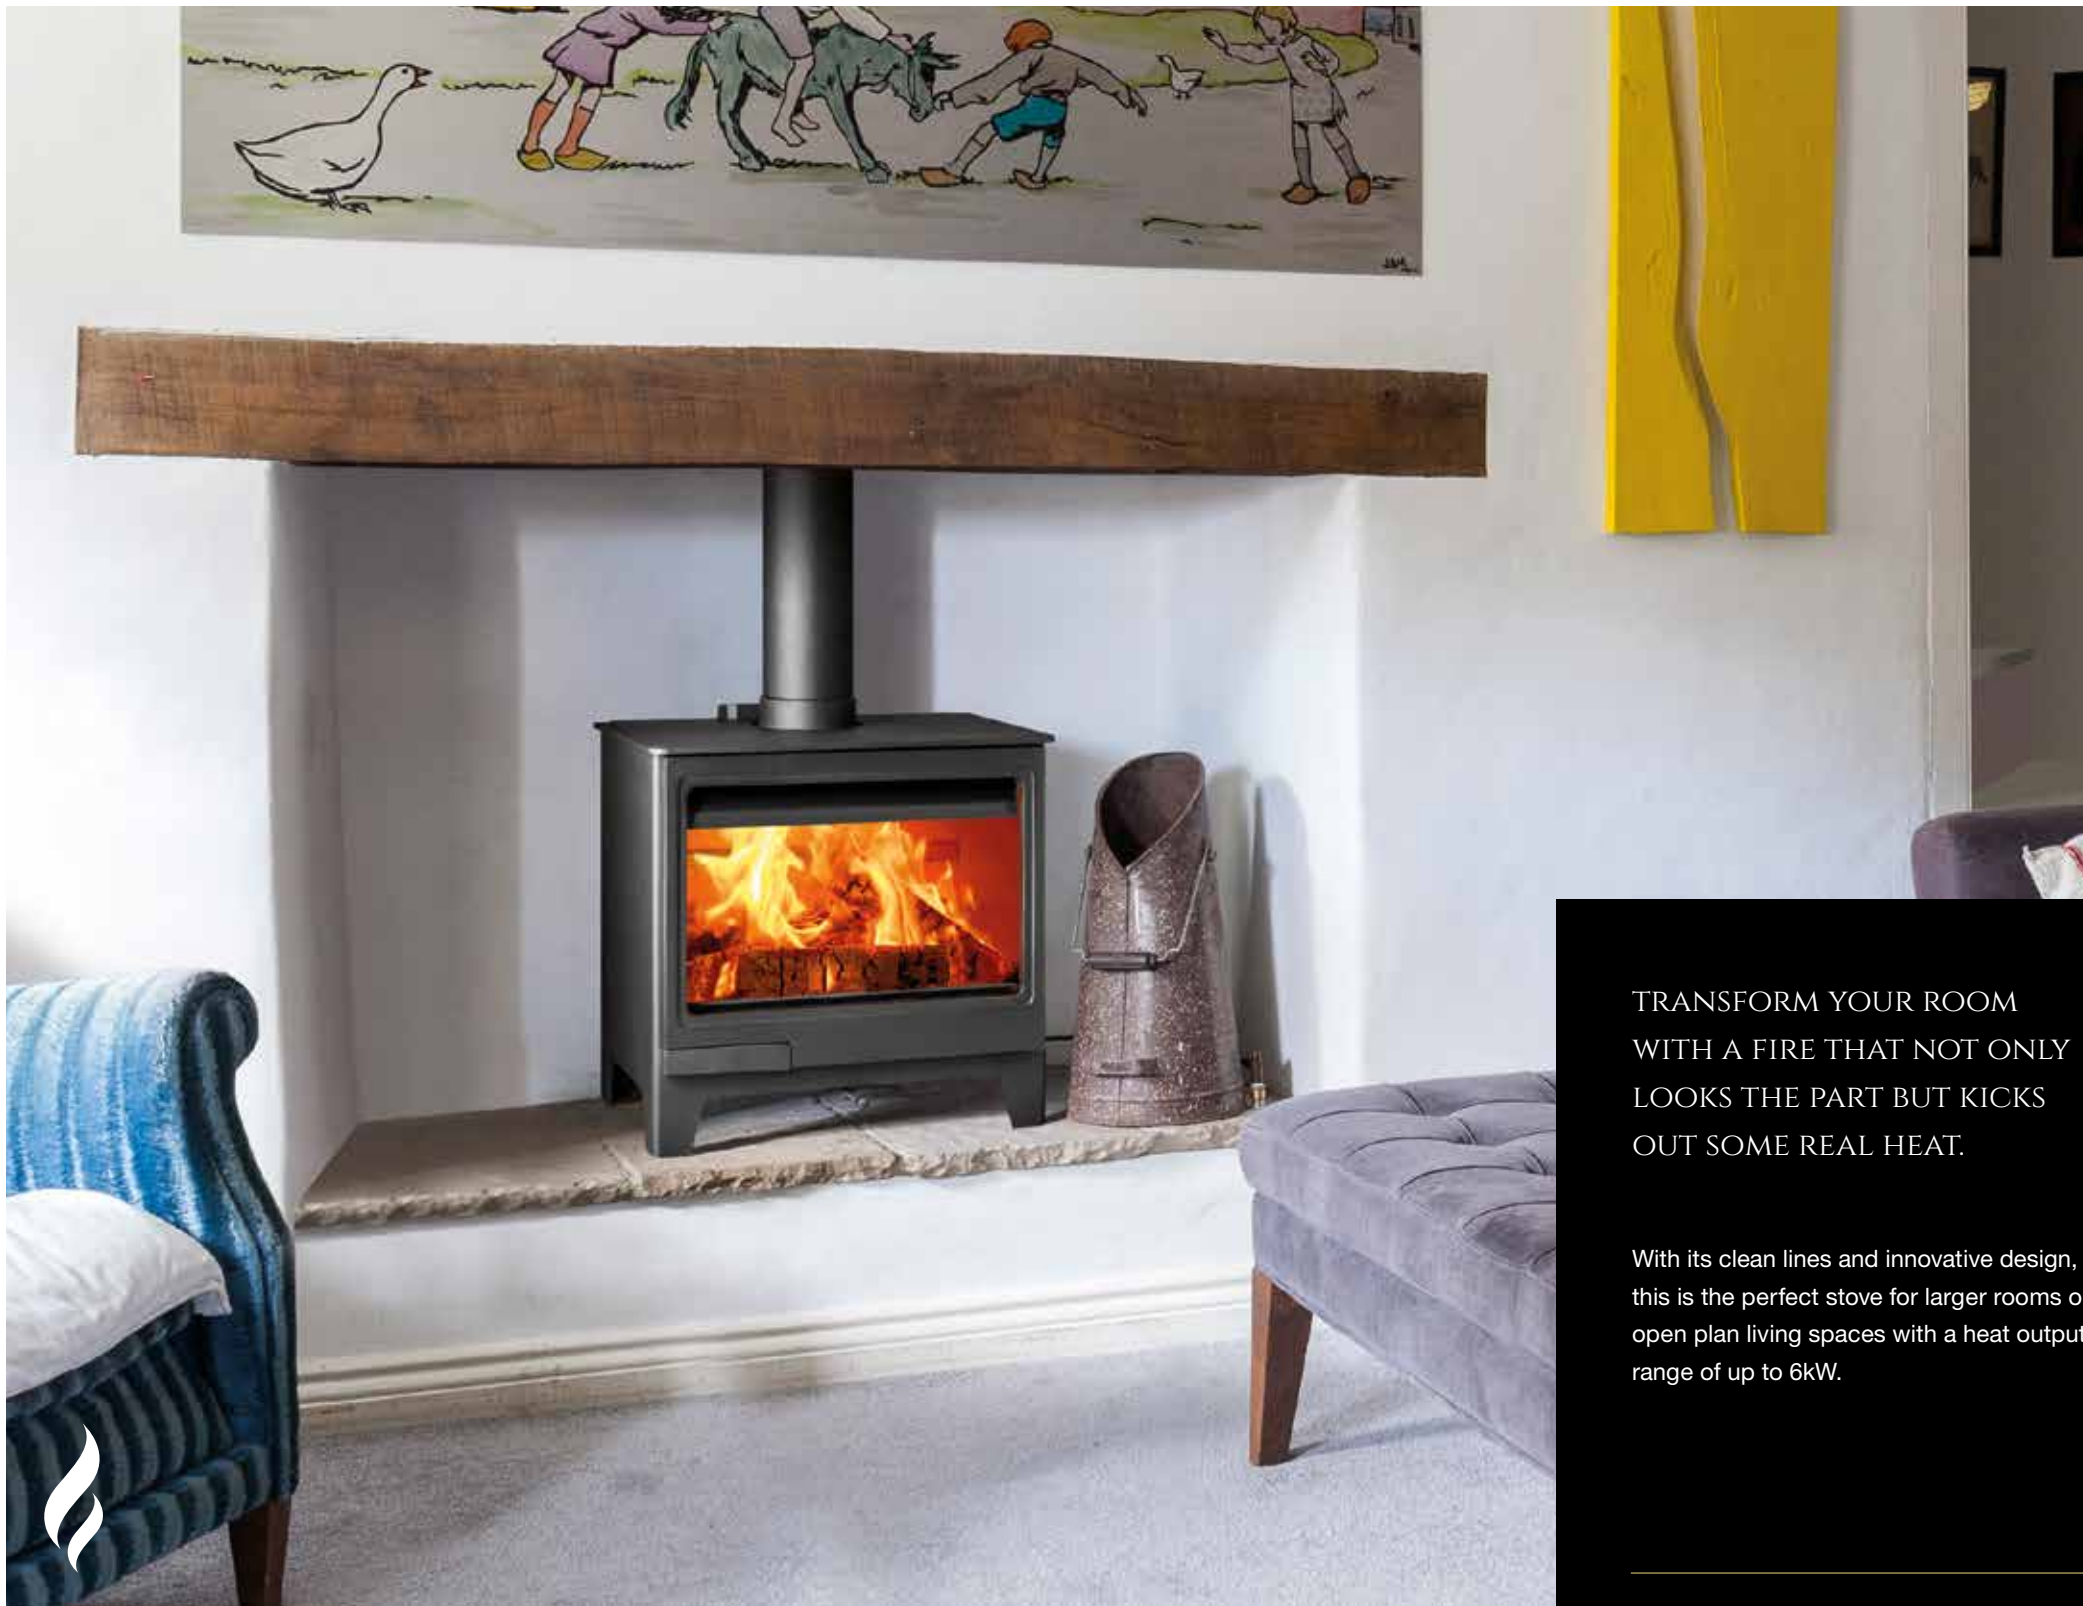

Efficiency On Wood: 80%

Heat Output Range: 5kW – 6kW

Nominal Output

5kW

ALLURE.07

Allure 07 / Bench

TRANSFORM YOUR ROOM
WITH A FIRE THAT NOT ONLY
LOOKS THE PART BUT KICKS
OUT SOME REAL HEAT.

With its clean lines and innovative design,
this is the perfect stove for larger rooms or
open plan living spaces with a heat output
range of up to 6kW.