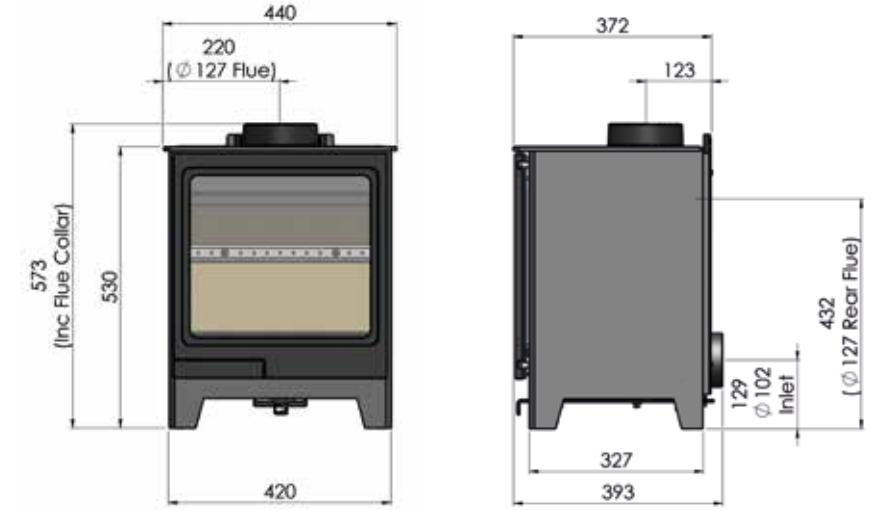

Efficiency On Wood: 80%

Heat Output Range: 5kW – 6kW

Nominal Output

5kW

ALLURE.07

Allure 07 / Bench

TRANSFORM YOUR ROOM
WITH A FIRE THAT NOT ONLY
LOOKS THE PART BUT KICKS
OUT SOME REAL HEAT.

With its clean lines and innovative design,
this is the perfect stove for larger rooms or
open plan living spaces with a heat output
range of up to 6kW.

Wood Burning Eco Design 2022
Approved Smoke Control Area
Exempt Energy Efficiency Class: A+
Efficiency On Wood: 81%
Heat Output Range: 5kW – 6kW

Nominal Output **5kW**

FEATURES

Contemporary Range

	Allure 04	Allure 05	Allure 07
Heat Output Range (kW)	3 - 5	5 - 6	5 - 6
Nominal Heat Output (kW)	5	5	5
Efficiency On Wood (%)	81	80	81
Energy Efficiency Class	A+	A	A+
Ventilation (mm ²)	No	No	No
Log Lengths	350	400	450
Emission Of Combustion Products			
CO (%)	0.06	0.10	0.09
Particulate Matter (PM) mg/m ³ n*	8	13	19
CO ₂ Emissions (%)	9.5	8.9	10
NO _x (mg/m ³ n)*	95	101	88
OGC (mgC/msn)*	47	94	82
Wood Burning	Yes	Yes	Yes
Weight	66 kg	79 kg	83 kg
Clearances to Combustible Materials (mm)	Side	Side	Side
	550mm	600mm	500mm
	Back (150mm Twin) (300mm Single)	Back (125mm Twin) (300mm Single)	Back (125mm Twin) (300mm Single)
Clearance Distance To Non Combustible Materials (mm)	50	50	50
Smoke Control Area Exempt	Yes	Yes	Yes

DIMENSIONS

BENCH

The stoves in the Allure range have the option of being fitted on a bench. There is a choice of two lengths, 800mm and 1,195mm long. Both are at a height of 345mm and a depth of 415mm. For more information visit hunterstoves.co.uk