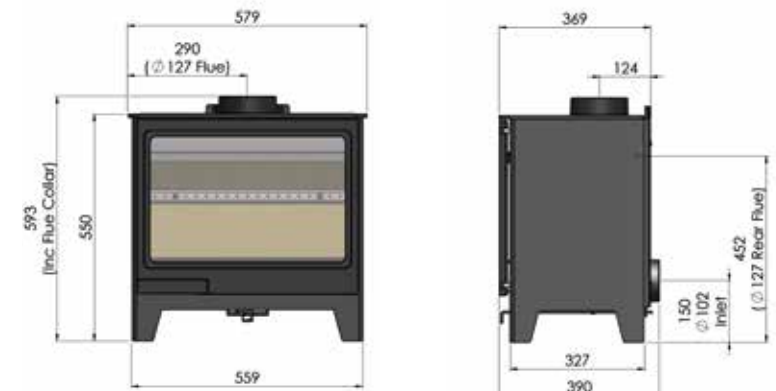

DIMENSIONS

BENCH

The stoves in the Allure range have the option of being fitted on a bench. There is a choice of two lengths, 800mm and 1,195mm long. Both are at a height of 345mm and a depth of 415mm. For more information visit hunterstoves.co.uk

ALLURE.04

ALLURE.05

ALLURE.07

PLEASE NOTE: All measurements are in millimetres (mm). All illustrations are for illustrative purposes only.

**BRITISH
EXCELLENCE**

ALLURE

distributör

NORDVIGGEN