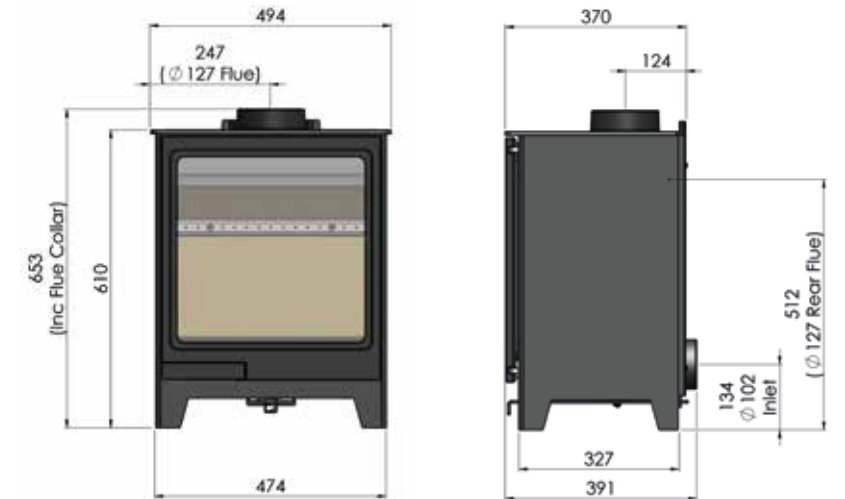

FEATURES

Contemporary Range

	Allure 04	Allure 05	Allure 07
Heat Output Range (kW)	3 - 5	5 - 6	5 - 6
Nominal Heat Output (kW)	5	5	5
Efficiency On Wood (%)	81	80	81
Energy Efficiency Class	A+	A	A+
Ventilation (mm²)	No	No	No
Log Lengths	350	400	450
Emission Of Combustion Products			
CO (%)	0.06	0.10	0.09
Particulate Matter (PM) mg/m³n*	8	13	19
CO₂ Emissions (%)	9.5	8.9	10
NO_x (mg/m³n)*	95	101	88
OGC (mgC/msn)*	47	94	82
Wood Burning	Yes	Yes	Yes
Weight	66 kg	79 kg	83 kg
Clearances to Combustible Materials (mm)	Side	Side	Side
	550mm	600mm	500mm
	Back (150mm Twin) (300mm Single)	Back (125mm Twin) (300mm Single)	Back (125mm Twin) (300mm Single)
Clearance Distance To Non Combustible Materials (mm)	50	50	50
Smoke Control Area Exempt	Yes	Yes	Yes

Contact your dealer for installation advice

*A requirement of the forthcoming Eco Design 2022 standards means emission levels will be more stringent than those currently allowed for smokeless zones. PM (Particulate Matter), NO_x (Nitrous Oxides) and OGCs (Organic Gaseous Compounds) are an emission measurement required by Eco Design 2022.

Our new Allure range burns well below the Eco Design requirements, ensuring a safer and cleaner burn for you and your family.

For full information on installation criteria, please refer to the instruction manual. This can be found on hunterstoves.co.uk or by contacting your dealer.

DIMENSIONS

BENCH

The stoves in the Allure range have the option of being fitted on a bench. There is a choice of two lengths, 800mm and 1,195mm long. Both are at a height of 345mm and a depth of 415mm. For more information visit hunterstoves.co.uk

ALLURE.05

PLEASE NOTE: All measurements are in millimetres (mm). All illustrations are for illustrative purposes only.